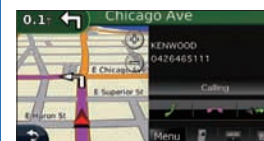

Multimedia Navigation Systems

Kenwood gets you where you're going quickly and conveniently

DNX7180

In-Dash 2-DIN AV Navigation System with Built-in Bluetooth

- 6.95" WVGA Monitor
- 50W x 4 MOSFET
- 3 PREOUTS 4V
- USB x 1
- 1AV-In 1AV-Out
- Rear View Camera-In
- Steering Remote-In
- Dual Zone AV Control

Made for iPod iPhone

PANDORA® internet radio

guidance by GARMIN

ecoroute

NAVTEQ MAPS & TRAFFIC

Bluetooth®

Powered by Parrot

Reverse Tilt Monitor

NAVIGATION FEATURES

Advanced Navigation System

Kenwood's entire lineup of Multimedia Navigation Systems is equipped with high-performance navigation features supported by industry-leading Garmin technology and NAVTEQ maps. Providing easy, touch-panel operation, the high-precision WVGA display intuitively guides you to any destination smoothly and quickly.

Eco Solution with ecoRoute™ HD

ecoRoute HD with the optional vehicle data module (KNA-EC100) plugs directly into a vehicle's OBD2 port allowing the DNX7180 to receive, via Bluetooth, accurate real-time vehicle data such as fuel economy and mileage reports, engine performance etc. A feature designed to help drivers save money while reducing CO₂ emissions, ecoRoute HD uses OBD (on-Board Diagnostics) data. OBD is a computer based system built into most 1996-and-later light duty vehicles and trucks.

Lane Assist with Junction View

The Lane Assist function guides you to the appropriate lane to be in for upcoming junctions and interchanges, and Junction View displays a realistic view of upcoming road details facilitating a safer navigation experience.

Lane Assist: The lane you should be in for an upcoming junction is highlighted.